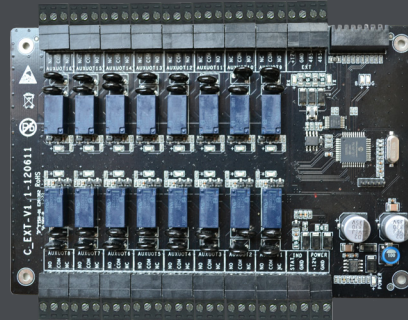

EC10

Elevator Control Panel

EX16

Elevator Floor Extension Board

Designing specifically for elevator control, the EC10 panel and EX16 floor extension boards provide customers with the most secured, scalable, versatile and affordable access control solutions available today.

The EC10 Elevator Control Panel can restrict access up to ten floors. The EX16 Elevator Floor Extension Board restricts access up to an additional sixteen floors. Each EC10 can support up to three EX16 boards. When combining together, a total fifty eight (58) floors can be controlled with a single EC10 bundle. Note EC10 panels can be daisy-chained together to control as many floors as desired.

Our powerful yet easy to use software makes the Elevator Control System very easy to manage. SDK is available for software companies which desire to integrate with the system.

Specifications

EC10	
Floor Button Control Relay	10
Fingerprint Capacity	3000
RFID Card Capacity	30,000
Event Capacity	100,000
Power Supply	12V DC 1A
Communication to PC	TCP/IP, RS485
Communication to EX16	RS485
Number of supported EX16	3
Dimension(LxDxH)	242mmx95mmx60mm
Net weight	0.8Kg
<hr/>	
EX16	
Floor Button Control Relay	16
Communication to EC10	RS485
RS485 address	Set by DIP switch
Power Supply	12V DC 1A
Dimension (LxDxH)	160mmx106mm
Net weight	0.2Kg