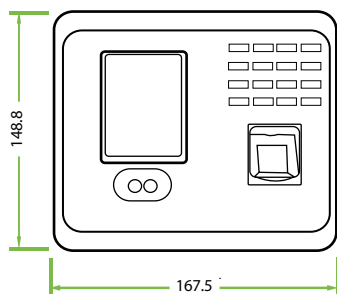

# Specifications

Face Capacity	1.200
Fingerprint Capacity	1.500
ID Card Capacity	2.000 (Optional)
Record Capacity	100.000
Display	2.8-inch TFT Screen
Communication	TCP/IP, USB-Host
Standard Functions	SMS, DTS, Scheduled-bell, Self-Service Query, Automatic Status Switch, T9 Input, Photo ID, Camera, Multi-verification, 12V Output
Interface for Access Control	3rd Party Electric Lock, Exit Button, Alarm
Optional Functions	ID / MIFARE Cards, Work Code, ADMS, RS232 Printer
Power Supply	DC 12V 1.5A
Verification Speed	≤1 Sec.
Operating Temp.	0°C - 45°C
Operating Humidity	20% - 80%
Dimension	167.5x148.8x32.2 mm (Length*Width*Thickness)
Net Weight	380 G

## Dimensions