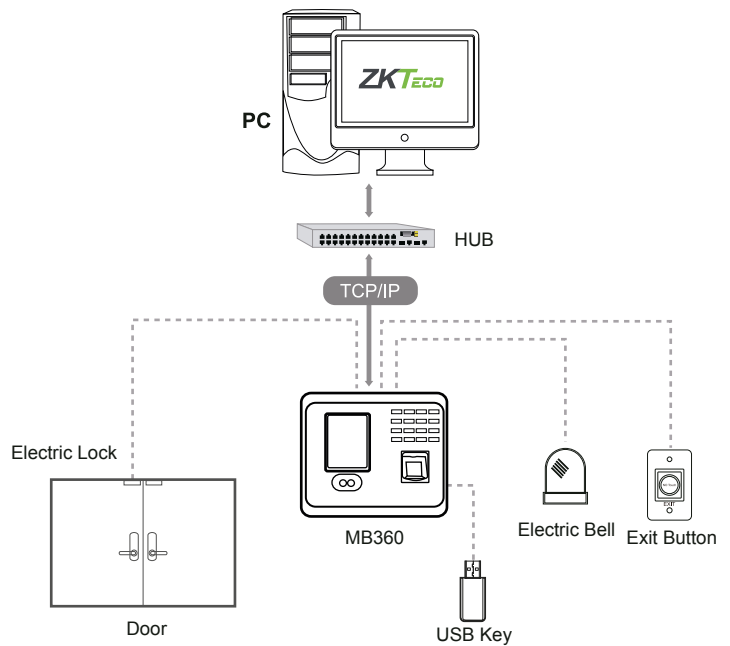

Configuration

ZKTeco Inc.
E-mail: sales@zkteco.com
www.zkteco.com

© Copyright 2016. ZKTeco CO., LTD. ZKTeco Logo is a registered trademark of ZKTeco or a related company. All other product and company names mentioned are used for identification purposes only and may be the trademarks of their respective owners. All specifications are subject to change without notice. All rights reserved.