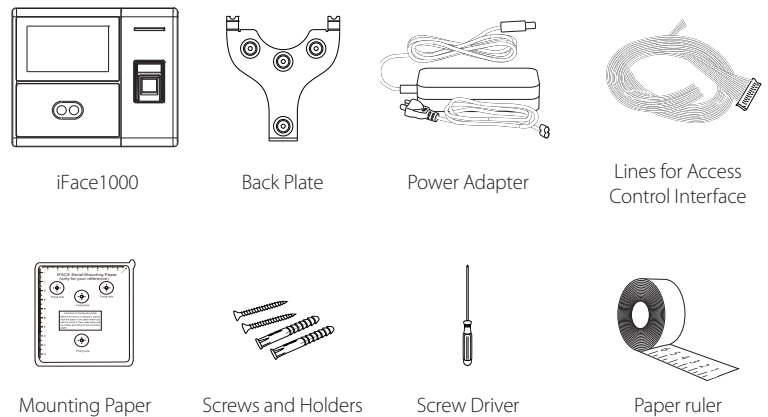

What's in the Box

ZKTeco Middle East
www.zkteco.me
E-mail: zk_me@zkteco.com

© Copyright 2016.ZKTECO CO., LTD. ZKTeco Logo is a registered trademark of ZKTeco or a related company. All other product and company names mentioned are used for identification purposes only and may be the trademarks of their respective owners. All specifications are subject to change without notice. All rights reserved.