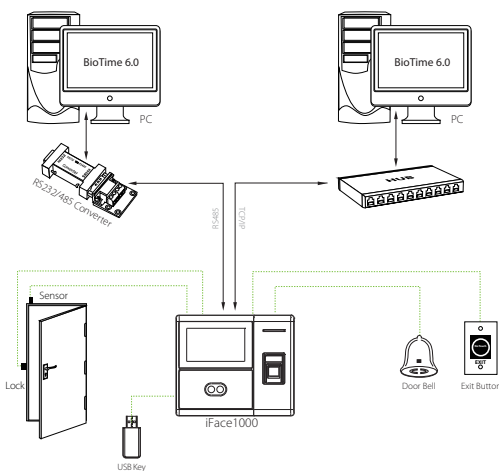

Specifications

Display	4.3-Inch Touch Screen
Face capacity	3,000 (1:N)
Fingerprint capacity	2,000
ID Card capacity	10,000 (optional)
Logs capacity	100,000
Communication	TCP/IP, RS232/485, USB Host
Standard Functions	Automatic Status Switch, Self-Service Query, Work Code, SMS DST, T9 Input, 9 Digit User ID, Scheduled Bell, Photo ID, ADMS
Interfaces for Wiegand Signal	3rd Party Electric Lock, Door Sensor, Exit Button, Alarm Output
Optional Functions	ID/MiFare Card, Wi-Fi, 3G, 2000 mAH Backup Battery
Power Supply	12V 3A
Operating Temperature	0 °C- 45 °C
Operating Humidity	20%-80%
Dimensions	195.5*166.5*120mm (Length*Width*Thickness)
Package Weight	1.6 kg

Configuration