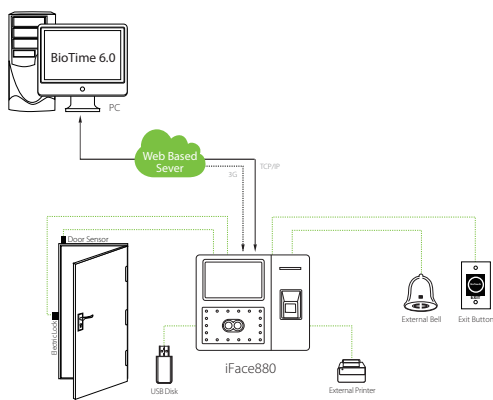

Specifications

Display	4.3-Inch Touch Screen
Face capacity	3,000 (1:N)
Fingerprint capacity	2,000
ID Card capacity	10,000(optional)
Logs capacity	100,000
Communication	TCP/IP, USB Host
Standard Functions	Automatic Status Switch, Self-Service Query, Work Code, SMS, DST, T9 Input, 9 Digit User ID, Scheduled Bell, Photo ID, ADMS
Optional Functions	ID/Mifare/HID, 3G, Wi-Fi, 2000 mAh Backup Battery
Power Supply	12V 3A
Operating Temperature	0 °C- 45 °C
Operating Humidity	20%-80%
Dimensions(Length*Width*Thickness)	193.6 × 165 × 111mm
Package Weight(KG)	1.87

Configuration