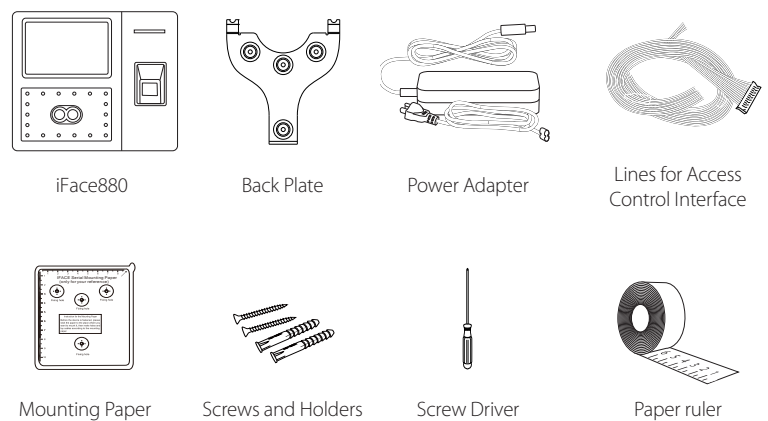

What's in the Box

ZKTeco Middle East
www.zkteco.me
E-mail: zk_me@zkteco.com

© Copyright 2016. ZKTeco Inc. ZKTeco Logo is a registered trademark of ZKTeco or a related company. All other product and company names mentioned are used for identification purposes only and may be the trademarks of their respective owners. All specifications are subject to change without notice. All rights reserved.